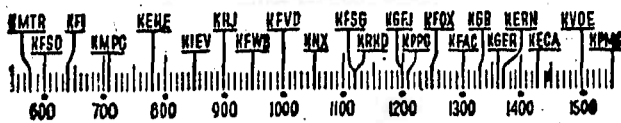

YOUR Radio TODAY

[The information contained in the following schedule of radio programs is furnished by the stations broadcasting the programs, and The Times should not be considered responsible for errors in announcements due to failure of stations to advise of daily changes.—Ed.]

Before 8 a.m.

KMTR—California Theater, 5.
KFI—Jim Bannon, 7; News, 7:15; Ph Money Club, 7:30.
KMPC—Morning Express, 7; Top o Day, 7:30.
KEHE—Musical Clock, 6.
KFI—Rise & Shine, 6; News, 7:45.
KFWB—Stu Wilson, 6 to 8.
KFVD—Spanish, 6; Jubilee, 7:15.
KXN—Sunrise Salute, 6; News, 7:30 Melodies, 7:45; Gazette, 7:55.
KRKD—Doug Douglas, 6; News, 6:30 Doug Douglas, 6:45; News, 7:45.
KFOX—El Despertador, 6; News, 7:30 Health Talk, 7:40; About Time, 7:45
KFAC—Music, 6; News, 7:45.
KGER—Farm, 6:05; Bugle Boy, 6:30 Aubrey Lee, 7:15.
KECA—Paul Page, 7; Josh Higgins 7:15; Financial, 7:30; News, 7:45.

8 to 9 a.m.

KMTR—Get Happy, 8:30.
KFI—Music Clock, 8; Ellz, Earl, 8:15 News, 8:30; Gazette, 8:45.
KMPC—Unity Word, 8; News, 8:15 Vocal, 8:30; Dr. Reynolds, 8:45.
KHJ—News, 8; Hyman, 8:15; Saddle Pals, 8:30; Music, 8:45.
KXJ—Financial, 8; Georgia Crackers 8:15; Haven of Rest, 8:30.
KFWB—Carnival, 8; Half & Half, 8:45
KFVD—Dr. Reynolds, 8:45.
KXN—My Turn Now, 8; Rhythm, 8:15; Brown Berman, 8:30; Sally of Stars, 8:45.
KRKD—Music, 8; Employment, 8:25; Records, 8:30; Bkfst. Club, 8:45.
KFI—News, 8.
KFOX—Rangers, 8; Health, 8:30; Ada, 8:45.
KFAC—Church, 8; Mirandy, 8:30; Mildred Lager, 8:45.
KGER—Mizpah, 8:15; Music, 8:45.
KECA—Church, 8; Sweethearts, 8:15; Story of Mu, 8:30; Ensemble, 8:45.

9 to 10 a.m.

KMTR—Martin Luther Thomas, 9; Surf Tales, 9:15; Music, 9:30.
KFI—Ped. Housing, 9; O'Neills, 9:15; Bridge Club, 9:30.
KMPC—Melodies, 9; Music, 9:15; Music, 9:30.
KEHE—Cont'l Melodies, 9; Dr. Reynolds, 9:15; C. E. Clinton, 9:30; Swingtime, 9:45.
KHJ—Gloom Chasers, 9; Norma Young, 9:30; Strings, 9:45.
KFWB—Music, 9; Dr. Reynolds, 9:15; Kitty Keene, 9:30; Musical, 9:45.
KHJ—Jubilee, 9; News, 9:15; Dr. Richardson, 9:30; Music, 9:45.
KXN—Tempos, 9; Nancy James, 9:15; Helen Trent, 9:30; Gal Sunday, 9:45.
KRKD—Bkfst. Club, 9; Weather Bureau, 9:30; Dr. Wiseman, 9:15; Records, 9:45.
KFOX—Melodies, 9; Talk, 9:15; Odds and Ends, 9:30; News, 9:45.
KFAC—Meditations, 9; Dr. McCoy, 9:15; Marion Manners, 9:30; Women in Art, 9:45.
KGER—Gospel, 9:15; Resumé, 9:45.
KECA—News, 9; B. Axton, 9:15; Farm, Home, 9:30.

10 to 11 a.m.